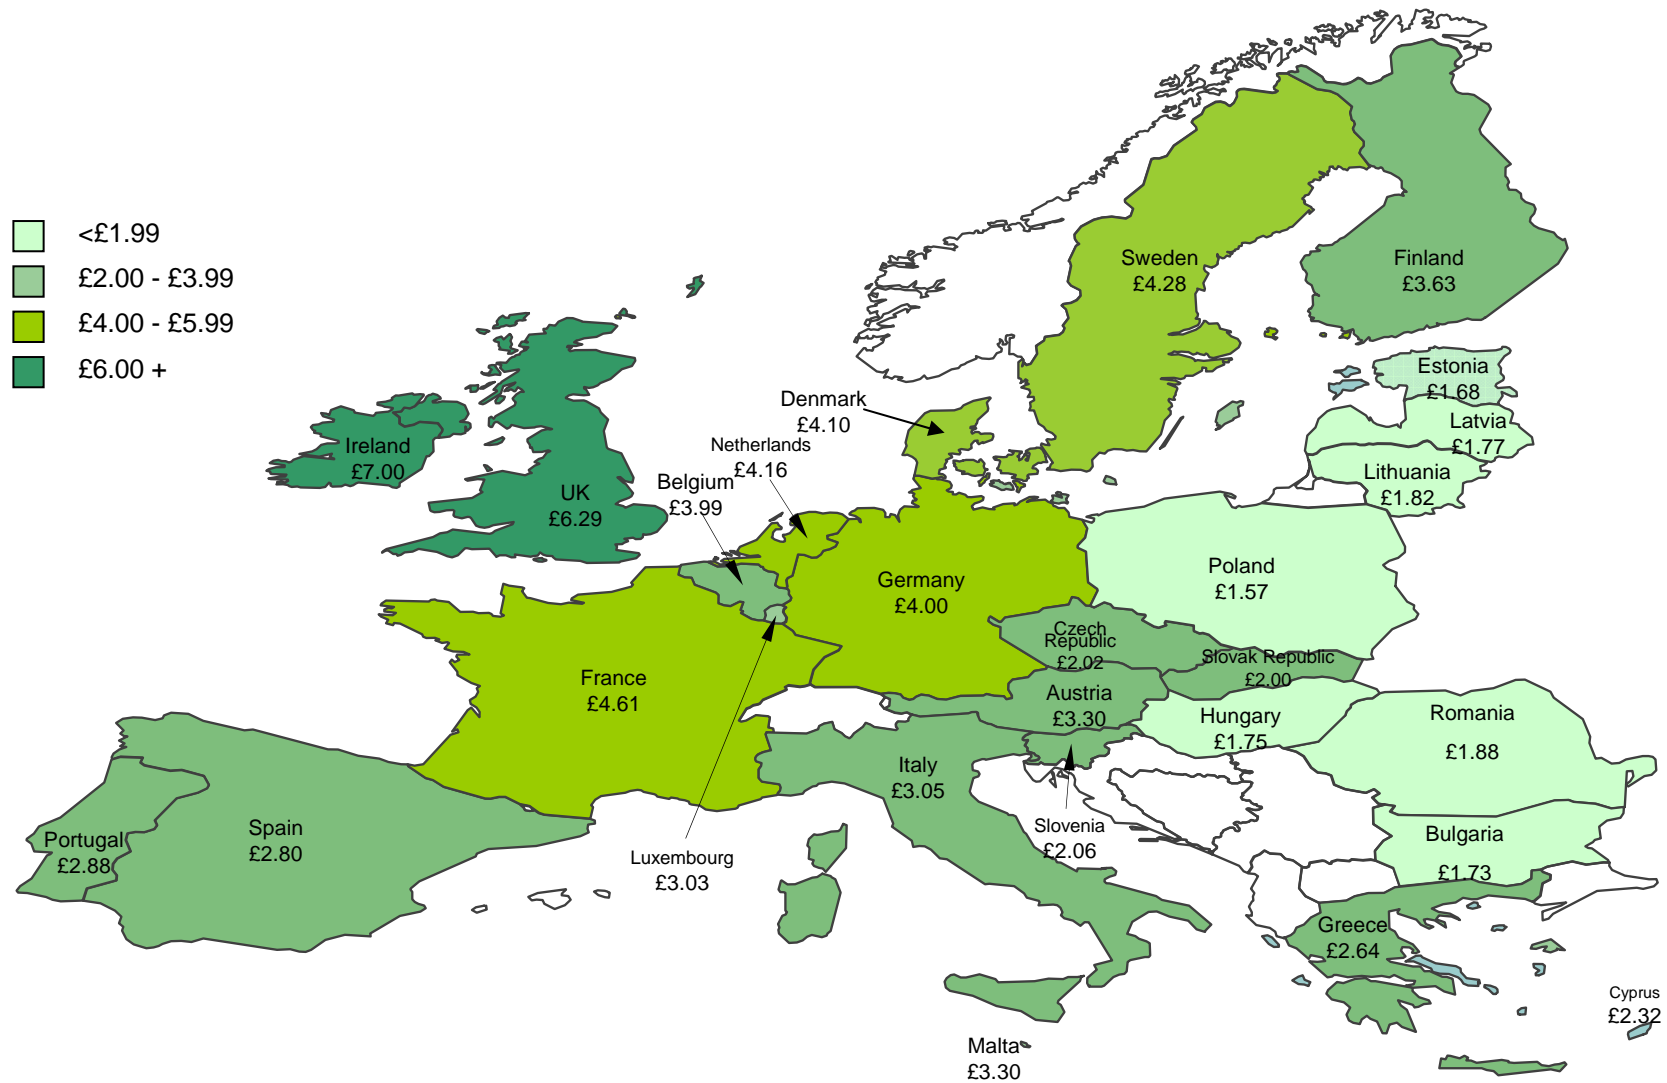

EU price differentials

Source: TMA based on price of MPPC and exchange rates available at July 2010.